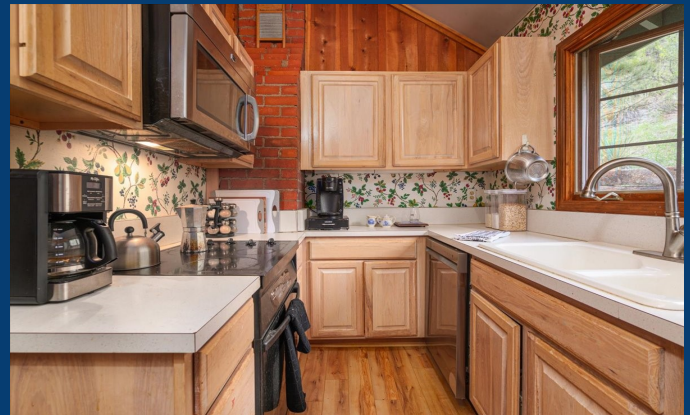

Your Mountain Escape!

MOUNTAIN LIVING AT ITS FINEST!

2 Beds * 1 Bath * 1,050 SQFT * 2-car Carport

11416 BELVIDERE AVE

MLS# 3342852

- Charming cabin nestled in the hills of Green Mountain Falls
- Stone fireplace with pellet stove insert and added insulation provide cozy warmth on cool days.
- Recent updates include adding a dishwasher and refrigerator for modern convenience and functionality.
- New flooring and new shower complement the clawfoot tub in the bathroom while enhancing comfort.
- Charming flower boxes and a fresh coat of paint boost curb appeal and welcome you home after adventures. Private back yard adds to the allure!
- Easy access horseshoe driveway and two carports with storage offer practical amenities for outdoor enthusiasts, ensuring plenty of space for vehicles and gear.
- Proximity to the Belvidere trail head is truly a highlight, providing endless opportunities for outdoor exploration and hiking and biking enjoyment.

HOME LEGACY GROUP

LIFETIME FRIENDSHIPS ONE HOME AT A TIME

OPEN-CONCEPT GREAT ROOM WITH VAULTED CEILINGS

WOOD WALLS AND BENCH SEATING ADD TO THE CABIN'S CHARACTER

COLDWELL BANKER
1ST CHOICE REALTY, INC.

 **HOME LEGACY GROUP™**